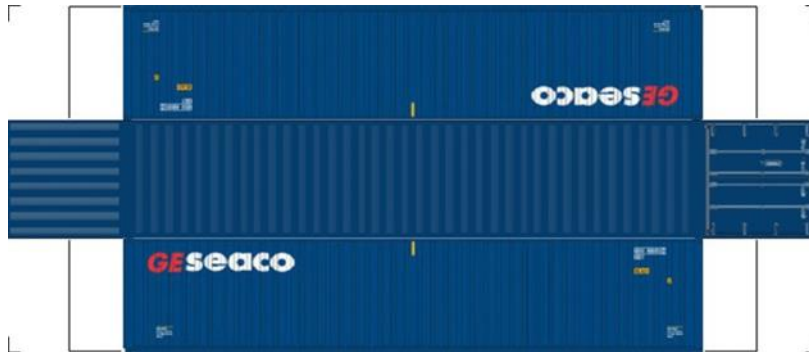

# BUILD YOUR OWN (N SCALE) 40ft SHIPPING CONTAINERS

[Click to watch instructional video](#)

**BUILD YOUR OWN ( 40ft SHIPPING CONTAINERS ) N SCALE**

Drawn By  
[www.krafttrains.com](http://www.krafttrains.com)