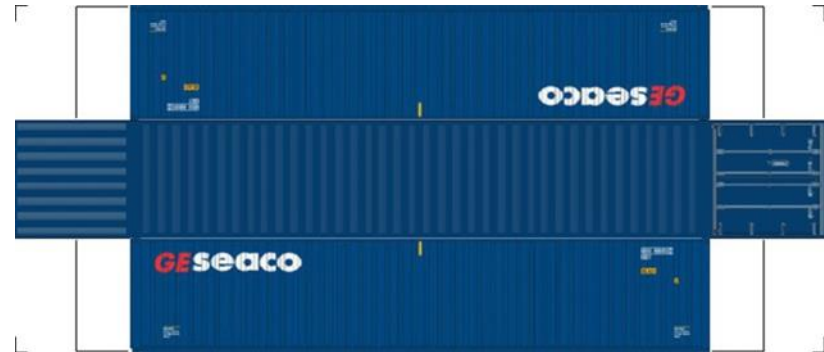

# BUILD YOUR OWN (N SCALE) 40ft SHIPPING CONTAINERS

[Click to watch instructional video](#)

**BUILD YOUR OWN ( 40ft SHIPPING CONTAINERS ) N SCALE**

Drawn By  
[www.krafttrains.com](http://www.krafttrains.com)