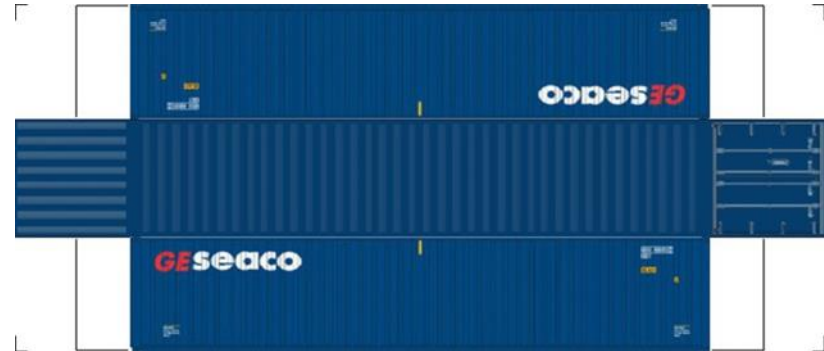

# BUILD YOUR OWN (N SCALE) 40ft SHIPPING CONTAINERS

[Click to watch instructional video](#)

**BUILD YOUR OWN ( 40ft SHIPPING CONTAINERS ) N SCALE**

Drawn By  
[www.krafttrains.com](http://www.krafttrains.com)