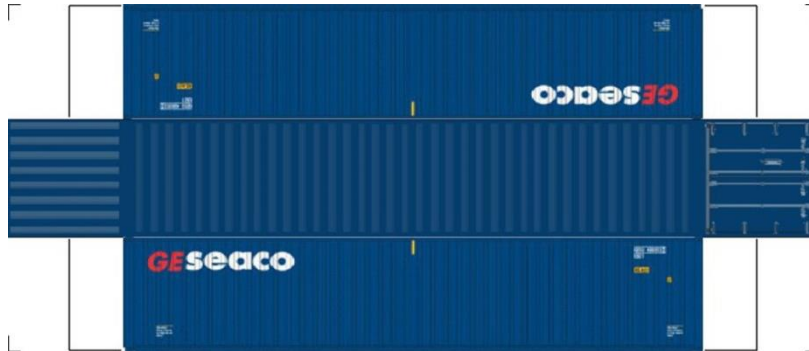

# BUILD YOUR OWN (N SCALE) 40ft SHIPPING CONTAINERS

[Click to watch instructional video](#)

**BUILD YOUR OWN ( 40ft SHIPPING CONTAINERS ) N SCALE**

Drawn By  
[www.krafttrains.com](http://www.krafttrains.com)